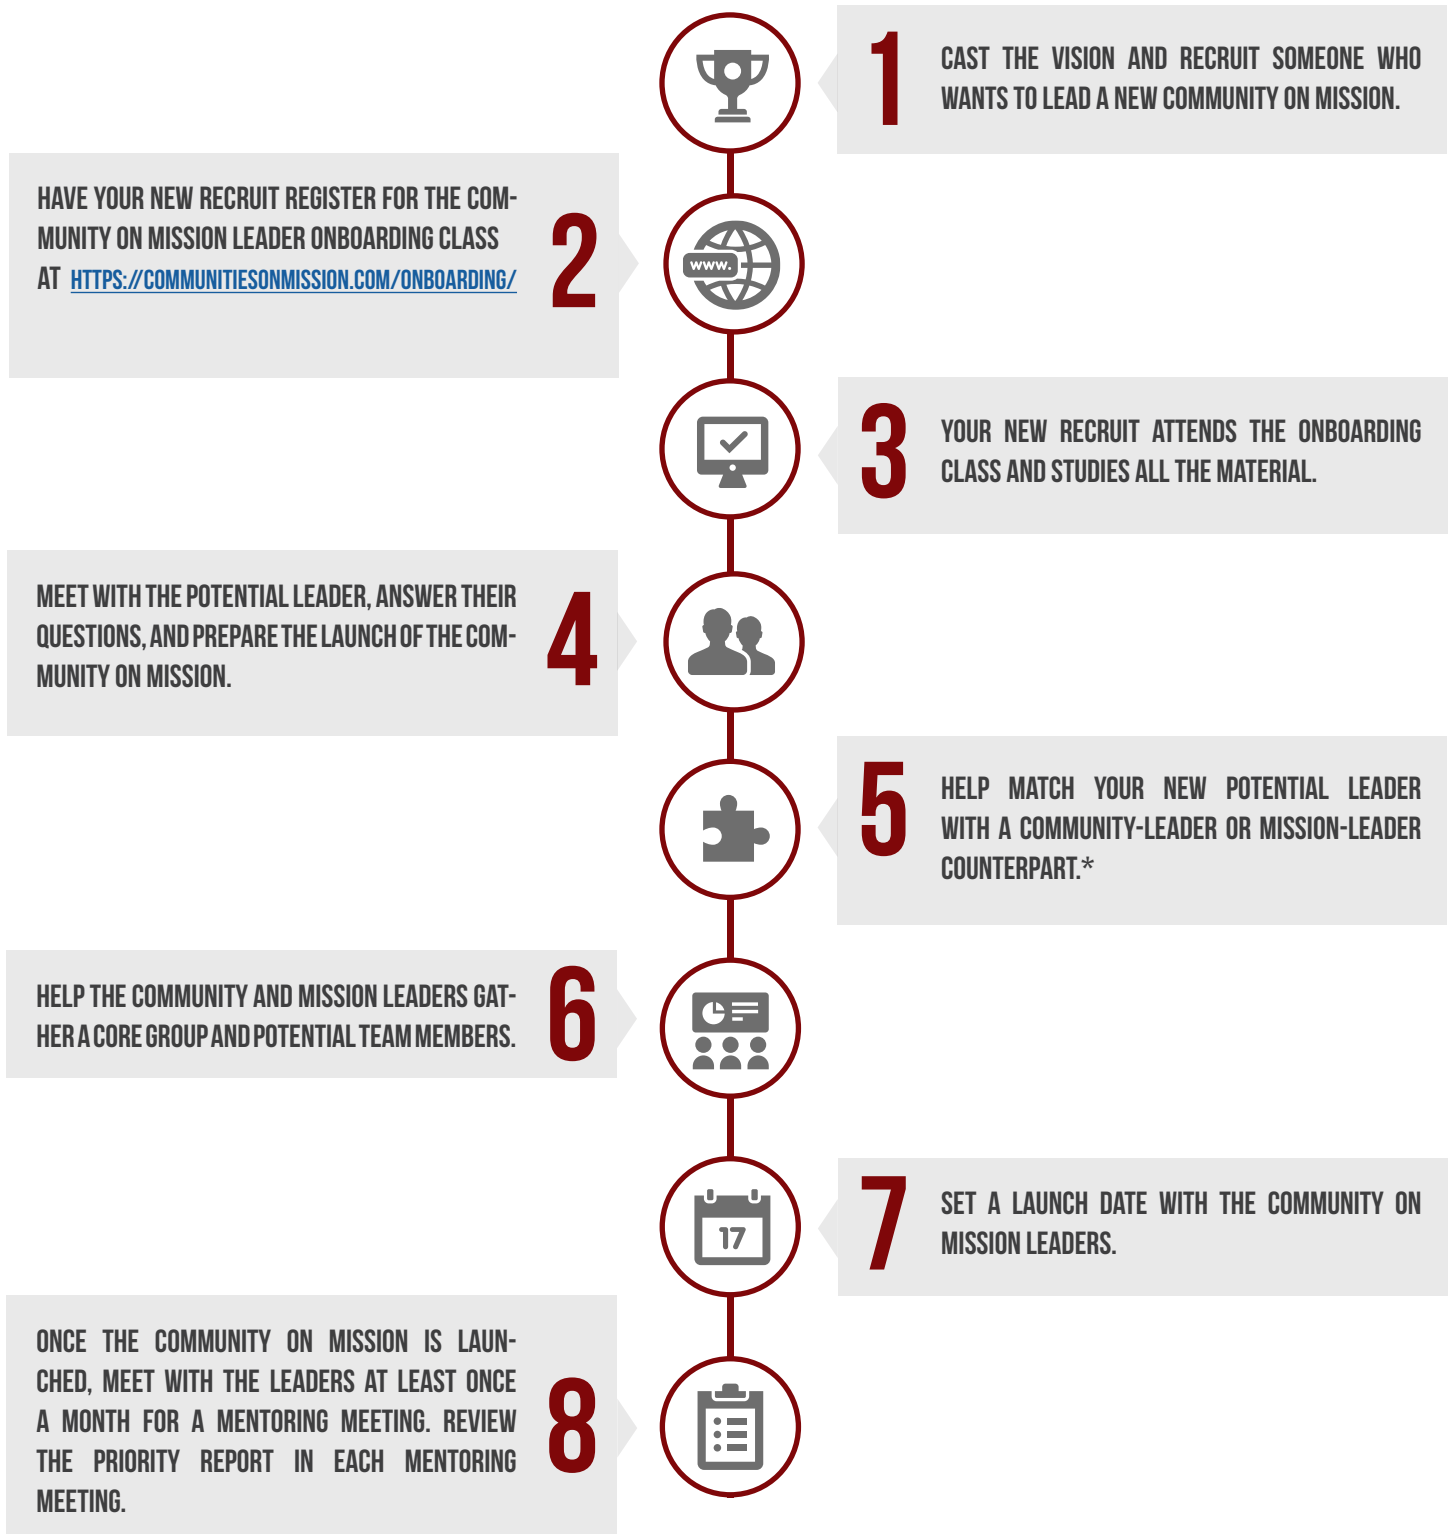

HOW TO ONBOARD A NEW LEADER

*When there is not a Community-Leader and a Mission-Leader available for a launch, consider helping the CoM get started by standing in as the Community-Leader. Be sure to replace yourself as soon as possible.